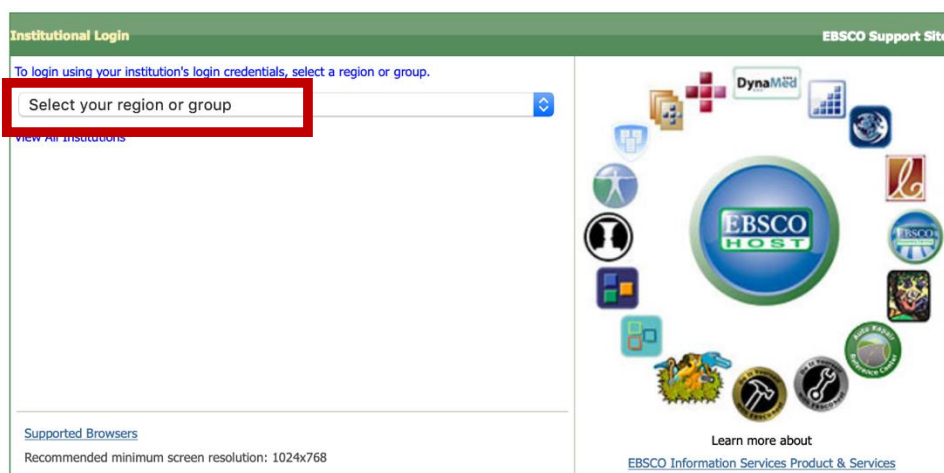

#### 访问方式二

1. 输入网址：<http://search.ebscohost.com/> 或

<http://search.china.epnet.com/>，点击页面下方的 “Institutional Login” ；

#### Sign In

Or

User ID

Password

Institutional Login

OpenAthens Login

2. 点击 “Select your region or group” 选择 “CHINA CERNET Federation” ；

**Important User Information:** Remote access to EBSCO's databases is permitted to patrons of subscribing institutions accessing from remote locations for personal, non-commercial use. EBSCO's databases from non-subscribing institutions is not allowed if the purpose of the use is for commercial gain through cost reduction or avoidance for a non-subscribing institution.

[EBSCO Support Site](#) | [Privacy Policy](#) | [Terms of Use](#) | [Copyright](#)

EBSCOhost Connection

© 2020 EBSCO Industries, Inc. All rights reserved

3. 点击 “Zhejiang University” ， 输入 INTL ID 后即可访问数据库。