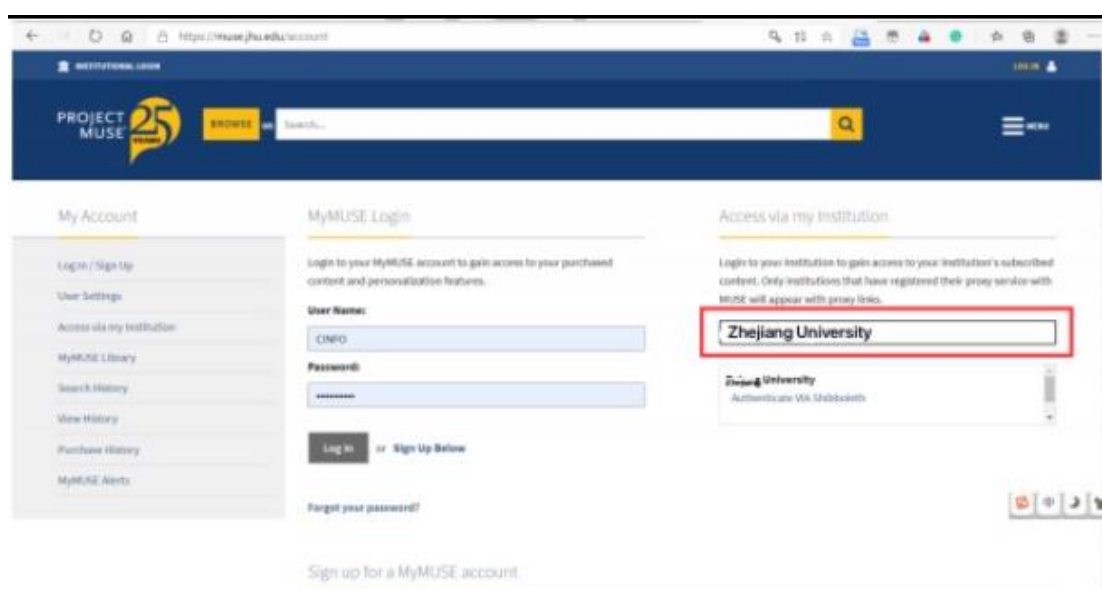

CARSI Visitor User Guide (Project MUSE)

Access Method :

Enter url: <https://muse.jhu.edu/>

1、Click " INSTITUTIONAL LOGIN " .

2、Enter "Zhejiang University" .

- 3、 Jump to the login page of INTL ID, access the database after passing the authentication.