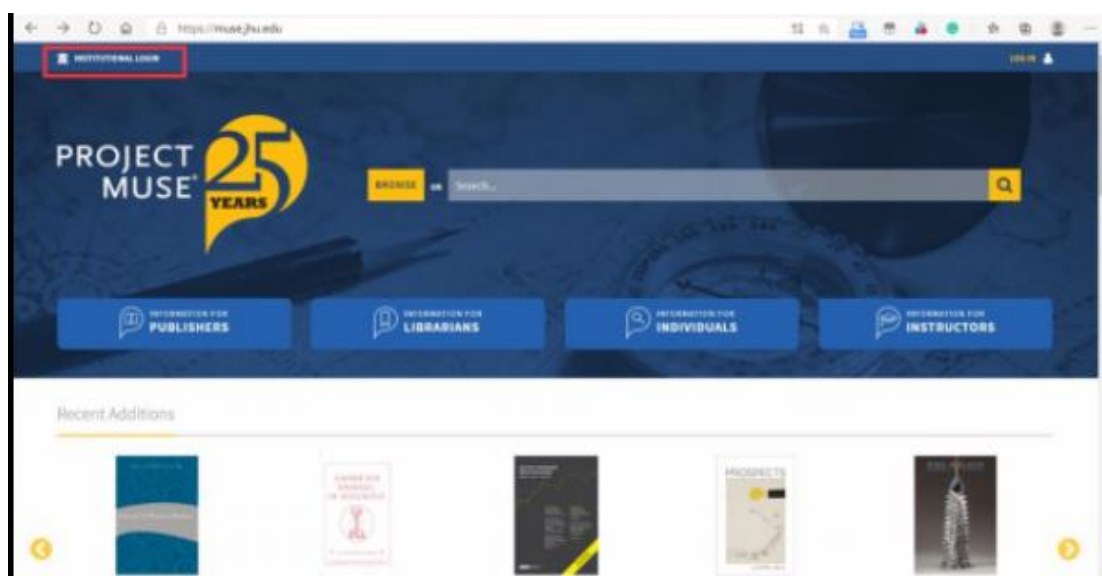

CARSI Visitor User Guide (Project MUSE)

Access Method :

Enter url: <https://muse.jhu.edu/>

1、Click " INSTITUTIONAL LOGIN " .

2、Enter "Zhejiang University" .

- 3、 Jump to the login page of INTL ID, access the database after passing the authentication.