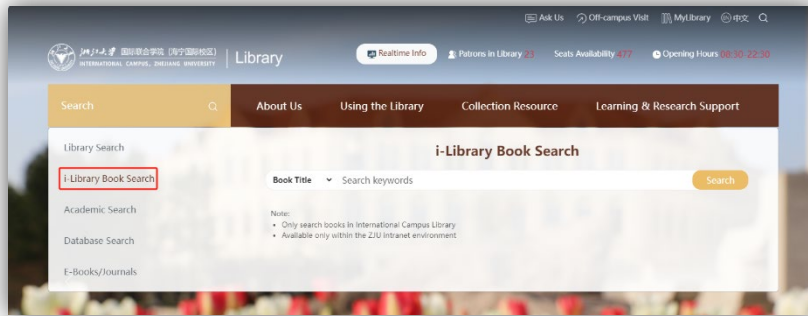

User Instructions

1. How to Access?

(1) Library Website: (<https://lib.intl.zju.edu.cn>)

(2) WeChat Public Account: (iLINK 浙大国际校区图书信息服务)

(3) Computers for Retrievals in the library