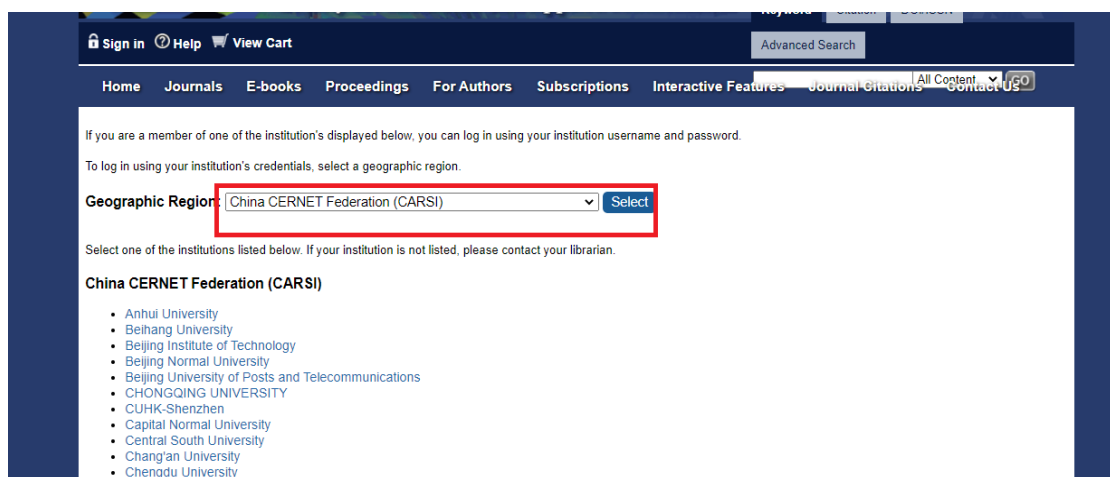

CARSI User Access Process (SIAM)

Access Method:

Enter URL: <http://epubs.siam.org/>

1、Click " sign in ", click" Log in Via Your Institution (Shibboleth)"

2、Click " China CERNET Federation (CARSI) ".

3、 Choose “Zhejiang University ”, jump to the LOGIN page of INTL ID. After the authentication is passed, you can access the database.