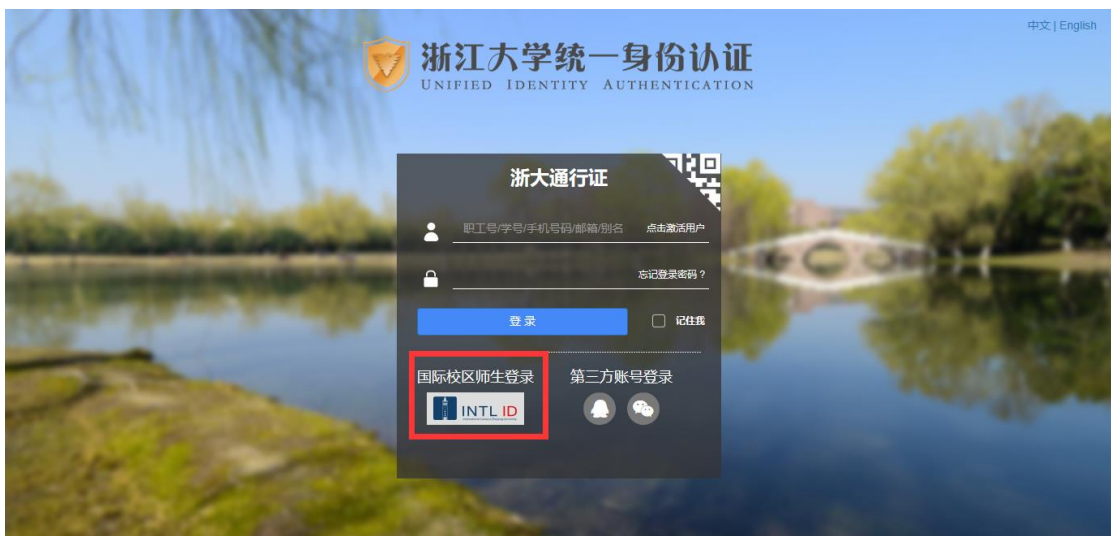

2、 In the searching box, typing in "Zhejiang University "

中国教育和科研计算机网统一认证和资源共享基础设施（CERNET Authentication and Resource Sharing Infrastructure，简称CARS）是由北京大学发起的跨机构身份联盟，提供教育科研资源共享服务，简称CARS资源共享服务。2017年底，作为中国教育和科研计算机网CERNET（China Education and Research Network）基础服务之一开始重点建设，与赛尔网络有限公司一起，面向国内大中小学、教育行政部门和科研机构开放身份认证服务，面向国内外应用系统支持基于真实身份的资源访问控制。CARS资源共享服务以Internet2 Shibboleth项目为技术基础，使用统一认证和授权中间件实现中国教育和科研计算机网CERNET（China Education and Research Network）统一认证和资源共享。

请输入学校名称

Zhejiang	确认
浙江财经大学(Zhejiang University of Finance and Economics)	
浙江财经大学东方学院(Zhejiang University of Finance and Economics Do	
浙江大学(Zhejiang University)	
浙江大学城市学院(zhejiang university city college)	
浙江工商大学(Zhejiang Gongshang University)	

3、 Login with your INTL ID to access the database.

使用你的组织帐户登录

someone@example.com
密码

登录

Please login with your INTL ID. If you have problems logging in, email its.intl@zju.edu.cn or call 0571-87572669.