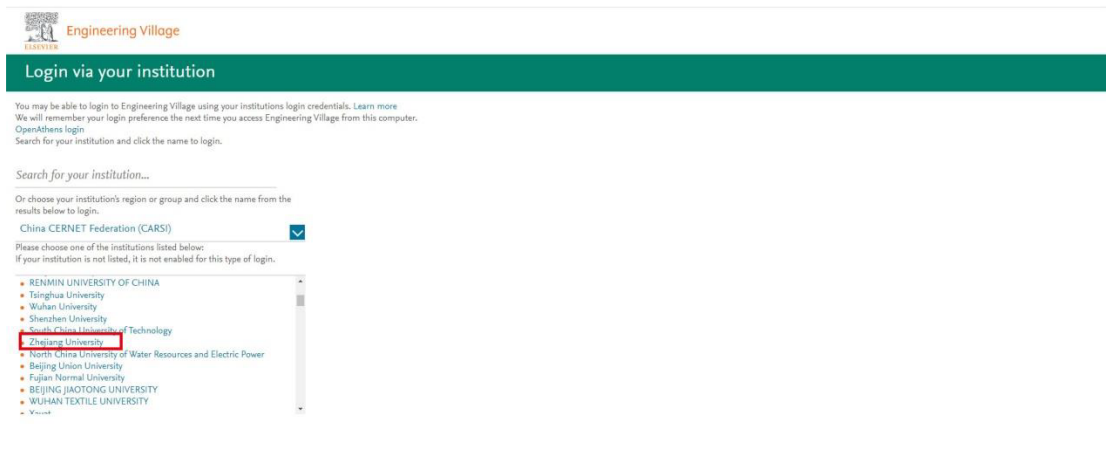

1、Click "Other institution login" on the right of the page.

The screenshot shows the Engineering Village login interface. On the left, there is a 'Login' section with fields for 'Username:' and 'Password:', a 'Remember me' checkbox, and a 'Forgotten Password?' link. A blue 'Login' button is positioned to the right of the password field. On the right side, there are several login options: 'Login with OpenAthens Account:', 'OpenAthens login', 'Login via your institutions:', and 'Other Institution Login'. The 'Other Institution Login' button is highlighted with a red rectangular box. Below these options, there is an 'OR' separator and an 'Apply for Remote Access' link. At the bottom of the page, there is a 'Subscribe to our Newsletter' button and a list of 'Engineering Village Databases' including EI Compendex, Inspex - IET, GEOBASE, GeoRef - AGI, US Patent - USPTO & EU Patents - EPO, NTIS, EnCompassLIT & EnCompassPAT, Paperchem, CBNB, and Chimica.

2. Enter "Select your region or group", then click "CHINA CERNET Federation"

2、Choose "Zhejiang University" .

3、Login with your INTL ID to access the database.

使用你的组织帐户登录

登录

Please login with your INTL ID. If you have problems logging in, email its.intl@zju.edu.cn or call 0571-87572669.