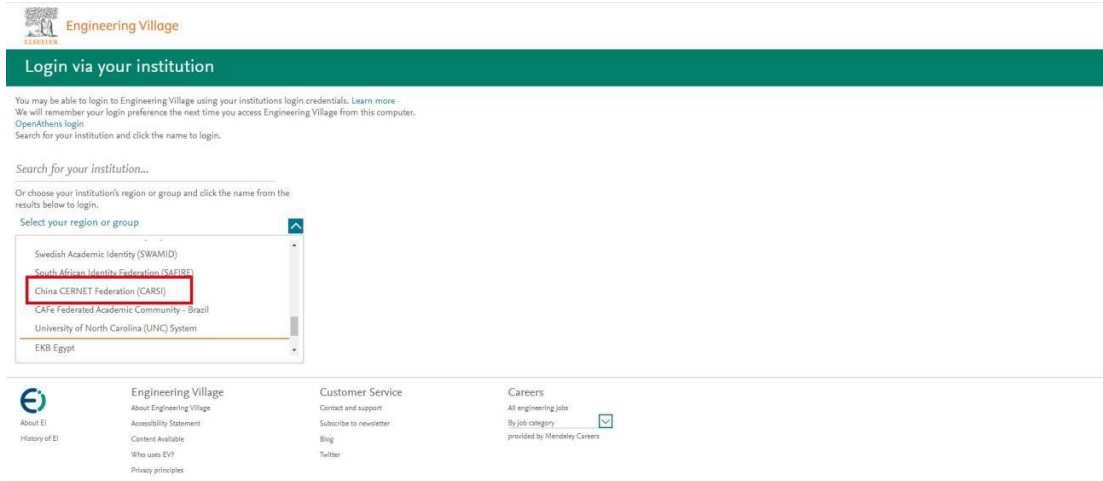

2、Choose "Zhejiang University" .

3、Login with your INTL ID to access the database.